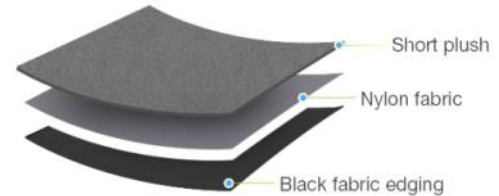

Expandable Design

bear on both
shoulders

scalable

disclose
information

GENUINE LEATHER LOGO SHOWCASING NOBILITY

BREATHABLE MESH/GRID

EXCLUSIVE IP COATING LINING

7inch(18cm)