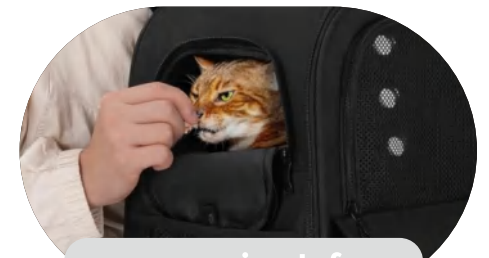

Stable base

Non-slip Foot Mats

Item:JY PET BAG-01
Size:30L x 22D x 33Hcm
Material:EVA

Item:JY PET BAG-03
Size:40L x 27D x 28Hcm
Material:EVA

Item:JY PET BAG-07
Size:36L x 21D x 20Hcm
Material:EVA

Item:JY PET BAG-05
Size:40L x 27D x 30Hcm
Material:EVA

Pet Backpack

Item:JY PET BAG-26
Size:30×24×37cm
Material:Polyester

Item:JY PET BAG-18
Size:30×24×37cm
Material:Polvester

Item:JY PET BAG-28
Size:42×28×16cm
Material:Polyester

Item:JY PET BAG-21
Size:40×15×26cm
Material:Polyester

convenient to
interct with pets

convenient for
pets to feed

Item:JY PET BAG-20
Size:25L×9D×37Hcm
Material:Polyester

Item:JY PET BAG-19
Size:40×18×20cm
Material:Polyester

Item:JY PET BAG-37
Size:25L×9D×37Hcm
Material:Polyester