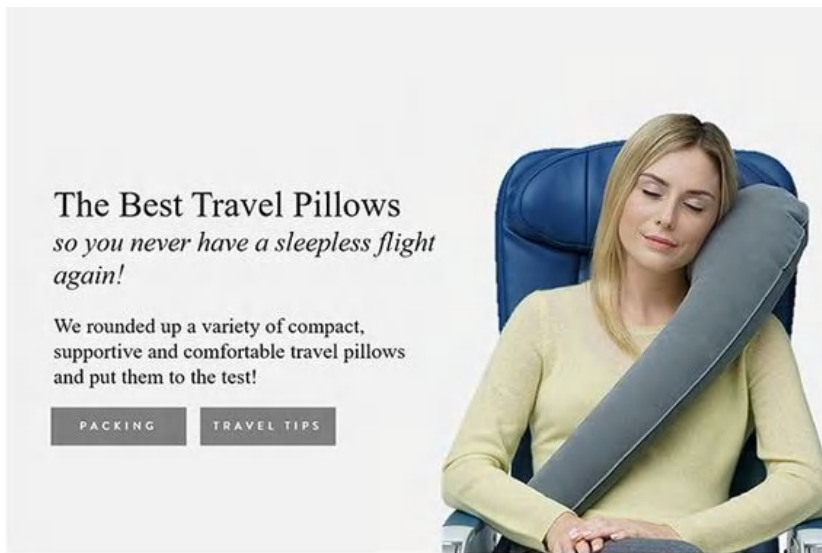

Fits 20" to 30" Luggage

Storage Steps

Size:L30xH30cm
Item:JY23-0800
Material:Polyester

Size:L30xH30cm
Item:JY23-0801
Material:Polyester

Size:L30xH30cm
Item:JY23-0802
Material:Polyester

Size:L30xH30cm
Item:JY23-0803
Material:Polyester