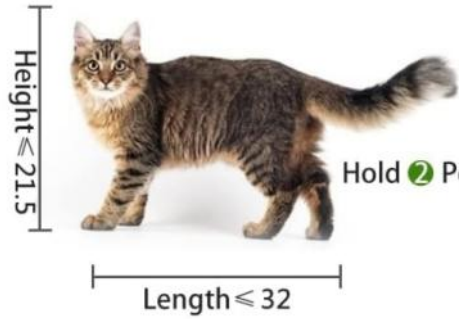

Item: JY PET BAG-43
Size: 28L x 27D x 48Hcm
Material: Polyester

Side Pocket

Safety Inner Leash

Padded Shoulder Strap

PET TOTE BAG

Hold 1 Pet

Hold 2 Pets

Item: JY PET BAG-48
Size: 32L x 28D x 44Hcm
Material: Polyester

Product Details

Sun Shade & Skylight

2 Safety Ropes

2 Side Pockets

Chest Buckle

Non-slip Bottom

Item: JY PET BAG-32
Size: 40L x 24D x 38Hcm
Material: Polyester

Multipel Entrances