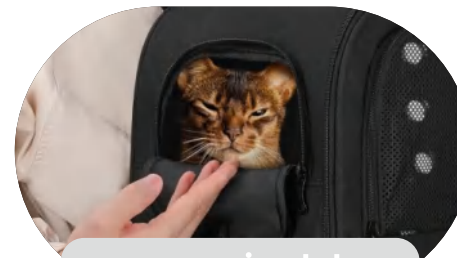

foldable

Item:JY PET BAG-30
Size:30 × 20 × 40cm
Material:Polyester

Store your shoulder straps without taking up valuable space!

PET BAG

Placement of carabiners

Comfort Handle

Storage Organizer

High quality zipper

Stable base

Non-slip Foot Mats

Item:JY PET BAG-01
Size:30L x 22D x 33Hcm
Material:EVA

Item:JY PET BAG-03
Size:40L x 27D x 28Hcm
Material:EVA

Item:JY PET BAG-07
Size:36L x 21D x 20Hcm
Material:EVA

Item:JY PET BAG-05
Size:40L x 27D x 30Hcm
Material:EVA

Pet Backpack

Item:JY PET BAG-26
Size:30×24×37cm
Material:Polyester

Item:JY PET BAG-18
Size:30×24×37cm
Material:Polvester

Item:JY PET BAG-28
Size:42×28×16cm
Material:Polyester

Item:JY PET BAG-21
Size:40×15×26cm
Material:Polyester

convenient to
interct with pets

convenient for
pets to feed

Item:JY PET BAG-20
Size:25L×9D×37Hcm
Material:Polyester

Item:JY PET BAG-19
Size:40×18×20cm
Material:Polyester

Item:JY PET BAG-37
Size:25L×9D×37Hcm
Material:Polyester